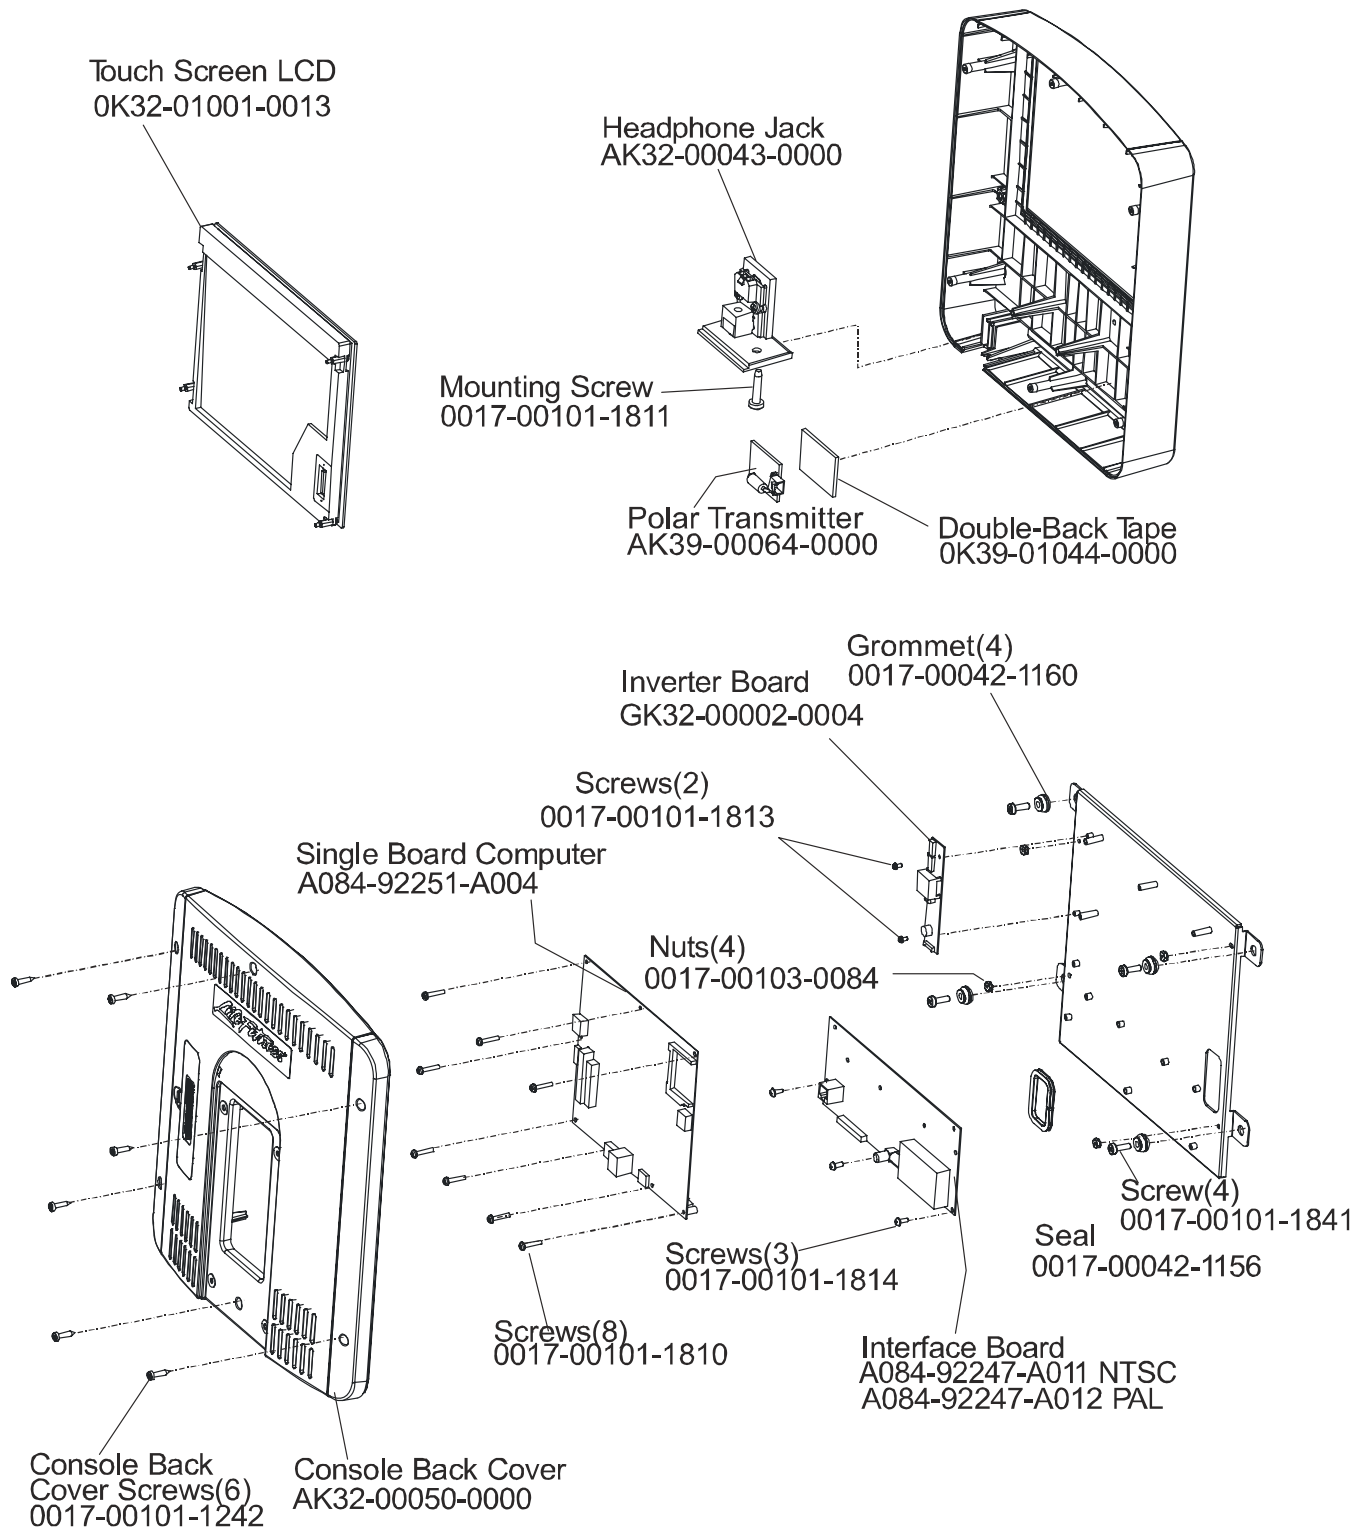

ARCTIC SILVER QUIET DRIVE 95XE

Console Components

95XE-0XXX-04

S/N ALPHA CODE XWE